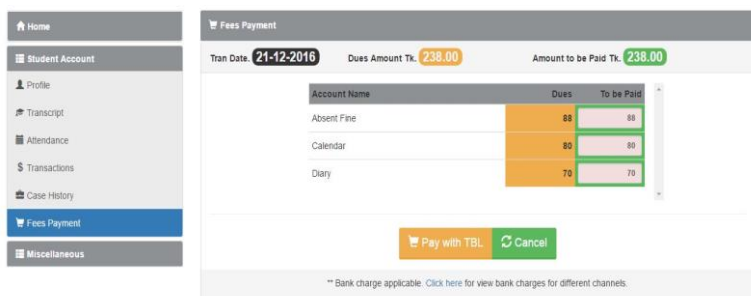

Click **Student Account** then fill-up **Students Profile**

Click **Fees Payment**

Click Pay with TBL

The image shows a screenshot of the Trust Bank checkout page. At the top left is the Trust Bank logo with the tagline "A Bank for Financial Inclusion". To the right are social media icons for Facebook, YouTube, and another platform. Below the logo is the text "Trust Bank Checkout". On the left side, there is a circular logo for "Adamjee Cantonment Public School". The main content area is titled "Select Payment Method" and contains two options: "Trust Bank Mobile Money" and "Debit/Credit Card". Each option has a list of fees and a total cost. The "Trust Bank Mobile Money" option shows a fee of 238.00 TK, a charge + vat of 20.00 TK, and a total cost of 258.00 TK. The "Debit/Credit Card" option shows a fee of 238.00 TK, a charge + vat of 30.00 TK, and a total cost of 268.00 TK. There are also images of the Trust Bank Mobile Money logo and a credit card. A shopping cart icon is visible on the right side.