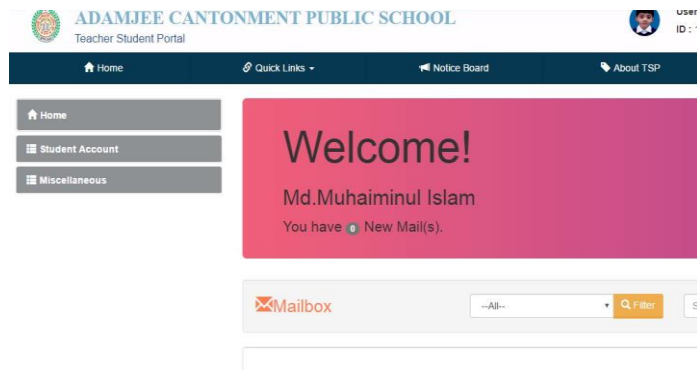

Click **Student Account** then fill-up **Students Profile**

Click **Fees Payment**

Click Pay with TBL

The image shows a screenshot of the Trust Bank checkout page. At the top left is the Trust Bank logo with the tagline "A Bank for Financial Inclusion". To the right are social media icons for Facebook, YouTube, and another platform. Below the logo is the text "Trust Bank Checkout". On the left side, there is a circular logo for "Adamjee Cantonment Public School". The main content area is titled "Select Payment Method" and contains two options: "Trust Bank Mobile Money" and "Debit/Credit Card". Each option has a list of fees and a total cost. The "Trust Bank Mobile Money" option shows a fee of 238.00 TK, a charge + vat of 20.00 TK, and a total cost of 258.00 TK. The "Debit/Credit Card" option shows a fee of 238.00 TK, a charge + vat of 30.00 TK, and a total cost of 268.00 TK. There are also images of the Trust Bank Mobile Money logo and a credit card. A shopping cart icon is visible on the right side.